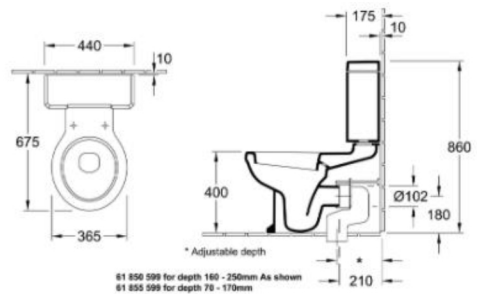

Specification

Total Height	860mm
Width	440mm
Depth	675mm